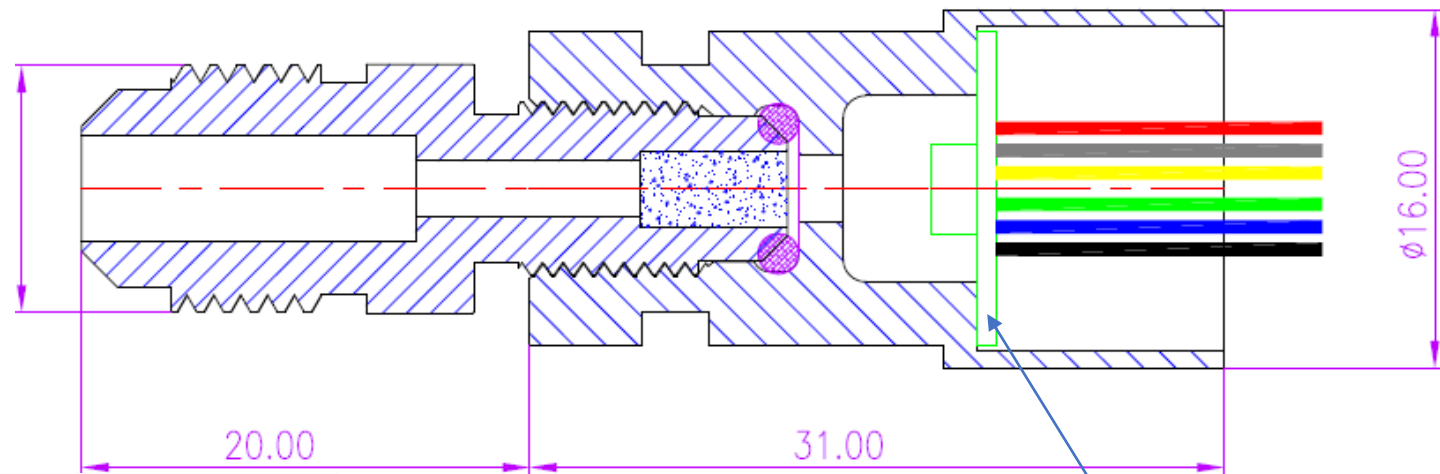

PVC5000 Digital Vacuum Transducer

¼ NPT Flare Fitting

PVC4001 PCBA